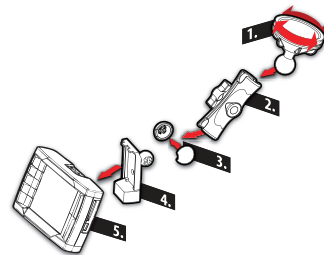

RAM® HEAVY DUTY SUCTION CUP MOUNTING KIT

PMT

PART# 30601

MSRP: $39.99

UPC CODE: 681018306010

PACKAGING WEIGHT: .40 lbs

PACKAGING DIMENSIONS: 6" x 2" x 10"