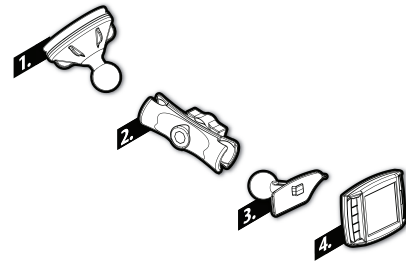

BULLY DOG

#1 IN PERFORMANCE

PRODUCT INFORMATION SHEET
V5.0

RAM® HEAVY DUTY MOUNTING KITS

If you are only happy with the best then upgrade your GT, PMT, or WatchDog mounting kit to a RAM® mounting kit.

We have partnered up with the leader in the custom mounting industry National Products Inc. better known as RAM to bring you some truly reliable and unique mounting option. Together Bully Dog and RAM have developed a custom T-Slot adaptor for the GTs and WatchDogs that ensures a solid fit and finish, and its available exclusively through Bully Dog Technologies. All parts included in these kits that are manufactured by National Products, Inc. also come with a lifetime warranty.

RAM® HEAVY DUTY SUCTION CUP MOUNTING KIT

GT & Watchdog

PART# 30600

MSRP: \$39.99

UPC CODE: 681018306003

PACKAGING WEIGHT: .45 lbs

PACKAGING DIMENSIONS: 6" x 2" x 10"

RAM® HEAVY DUTY SUCTION CUP MOUNTING KIT

UPC CODE: 681018400107

PACKAGING WEIGHT: .35 lbs

PACKAGING DIMENSIONS: 6" x 2" x 10"

PLANNING ON GOING WITH A MIRROR MATE™

If you have plans to use one of our mirror mates on the following page then you are going to need an extension cable. This one kit will work with the existing wiring that comes with the GT, WatchDog and PMT.