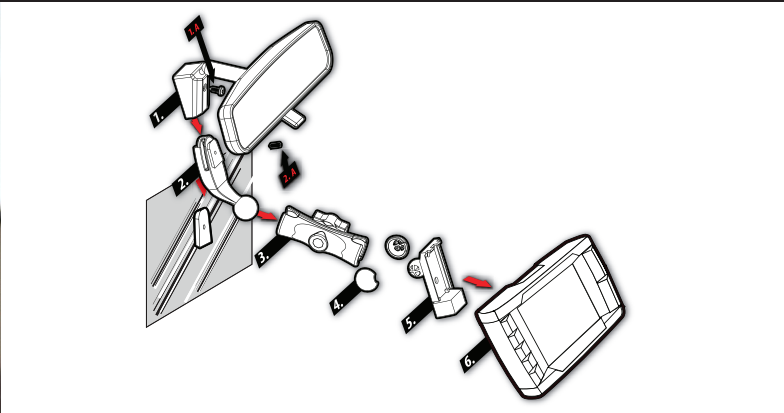

PACKAGING DIMENSIONS: 6" x 2" x 10"

MSRP: \$39.99

UPC CODE: 681018316002

PACKAGING WEIGHT: .35 lbs

PACKAGING DIMENSIONS: 6" x 2" x 10"

RAM® MIRROR-MATE™ MOUNTING KIT for PMT

PART# 30603
GMC, Chevrolet

PART# 30602
Ford, Dodge,