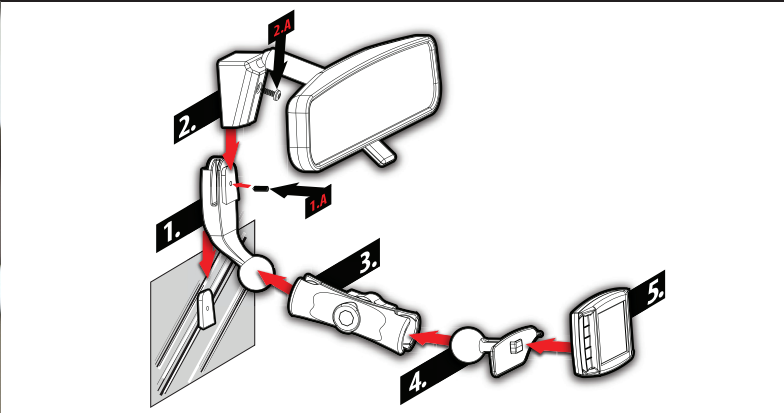

UPC CODE: 681018400107

PACKAGING WEIGHT: .35 lbs

PACKAGING DIMENSIONS: 6" x 2" x 10"

PLANNING ON GOING WITH A MIRROR MATE™

If you have plans to use one of our mirror mates on the following page then you are going to need an extension cable. This one kit will work with the existing wiring that comes with the GT, WatchDog and PMT.

PART# 40010

RAM® MIRROR-MATE™ MOUNTING KIT for GT & Watchdog

PART# 33600
GMC, Chevrolet, Cadillac

PART# 31600
Ford, Lincoln, Dodge, Chrysler, Jeep, Nissan & Toyota

MSRP: \$39.99

UPC CODE: 681018336000

PACKAGING WEIGHT: .35 lbs