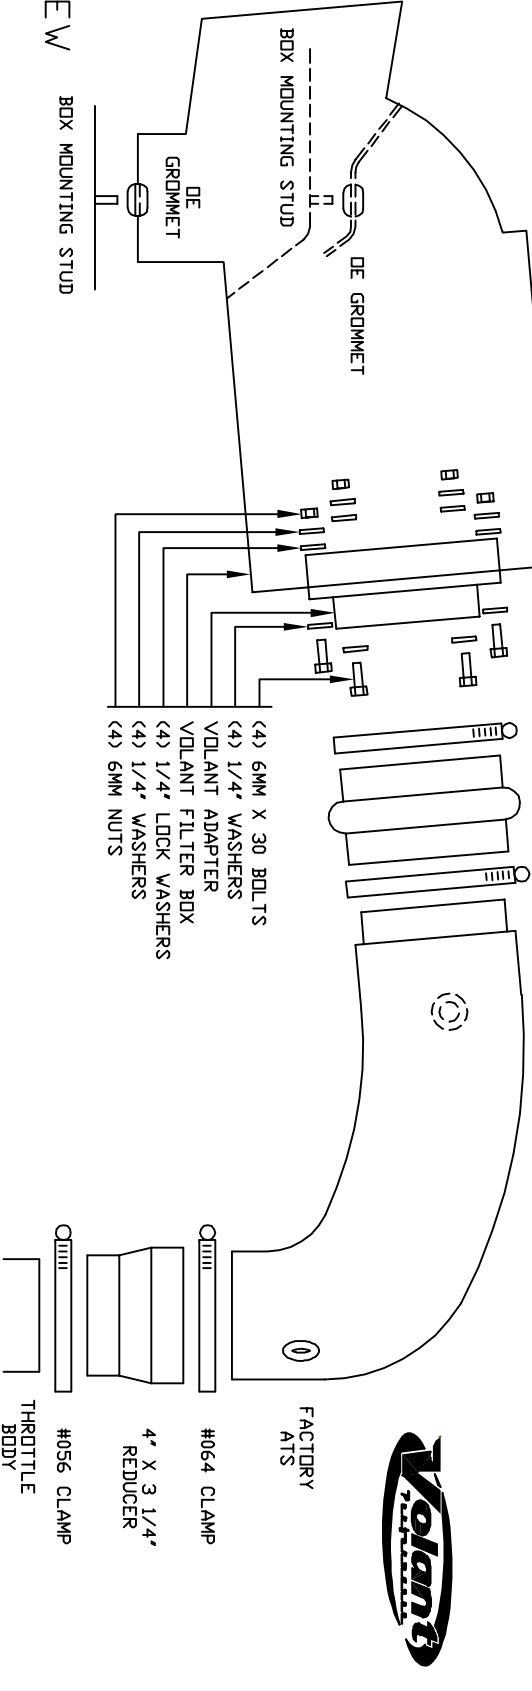

VOLANT AIR INTAKE SYSTEMS  
 PART NO.: 160576  
 INSTALLATION INSTRUCTIONS  
 WWW.VOLANT.COM  
 TECH SUPPRT: (909) 476-7225

160576 PARTS LIST					
1	VOLANT FILTER BOX	2	#072 CLAMPS	4	1/4"-20 TRUSS HEAD SCREWS
1	VOLANT FILTER BOX LID	1	4" X 3 1/4" REDUCER	4	1/4" RUBBER WASHERS
1	VOLANT AIR DUCT	1	4 1/2" X 3" HUMP HOSE	1	5/8" RUBBER GROMMET
1	VOLANT ADAPTER	4	6MM X 30 BOLTS	1	5/8" X 24" BREATHER HOSE
1	POWERCORE FILTER W/CLAMP	8	1/4" WASHERS	1	5/8" ELBOW FITTING
1	#056 CLAMP	4	1/4" LOCK WASHERS	1	3/4" STRAIGHT FITTING
1	#064 CLAMP	4	6MM NUTS		

TOP VIEW

SIDE VIEW

- FACTORY RATS
- #064 CLAMP
- 4" X 3 1/4" REDUCER
- #056 CLAMP
- THROTTLE BODY