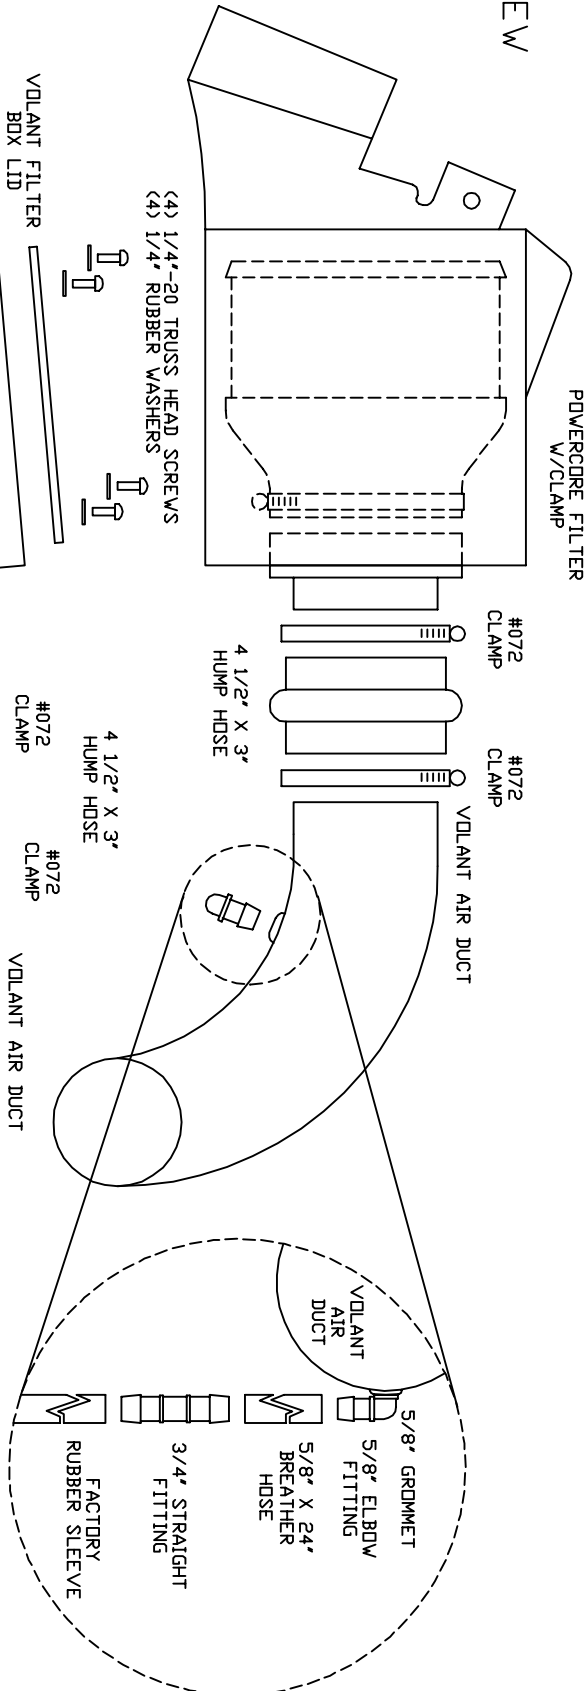

VOLANT AIR INTAKE SYSTEMS  
 PART NO.: 160576  
 INSTALLATION INSTRUCTIONS  
 WWW.VOLANT.COM  
 TECH SUPPRT: (909) 476-7225

160576 PARTS LIST					
1	VOLANT FILTER BOX	2	#072 CLAMPS	4	1/4"-20 TRUSS HEAD SCREWS
1	VOLANT FILTER BOX LID	1	4" X 3 1/4" REDUCER	4	1/4" RUBBER WASHERS
1	VOLANT AIR DUCT	1	4 1/2" X 3" HUMP HOSE	1	5/8" RUBBER GROMMET
1	VOLANT ADAPTER	4	6MM X 30 BOLTS	1	5/8" X 24" BREATHER HOSE
1	POWERCORE FILTER W/CLAMP	8	1/4" WASHERS	1	5/8" ELBOW FITTING
1	#056 CLAMP	4	1/4" LOCK WASHERS	1	3/4" STRAIGHT FITTING
1	#064 CLAMP	4	6MM NUTS		

TOP VIEW

SIDE VIEW

- FACTORY RATS
- #064 CLAMP
- 4" X 3 1/4" REDUCER
- #056 CLAMP
- THROTTLE BODY