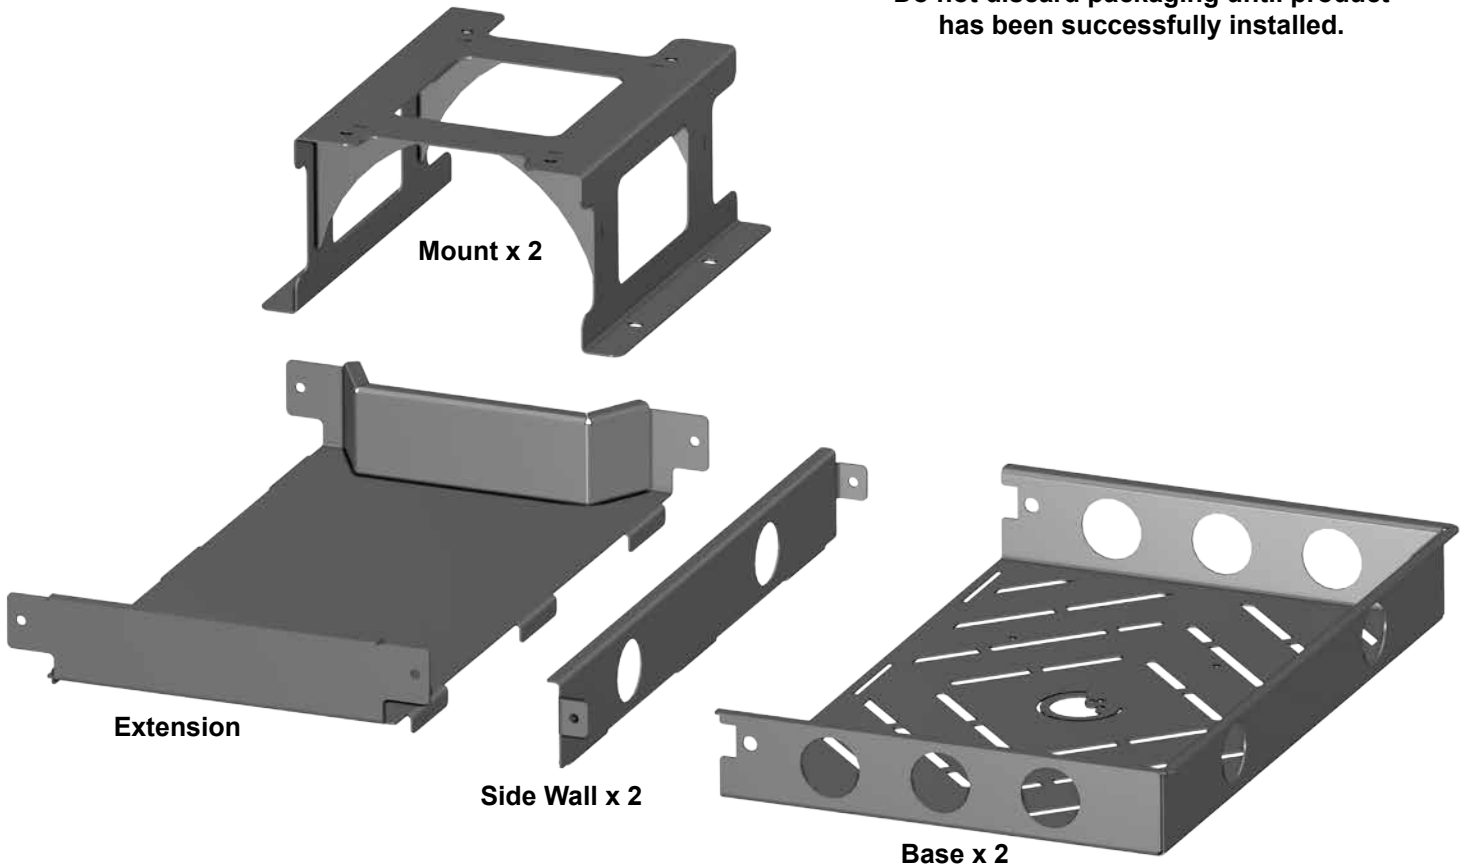

**INSTALLATION INSTRUCTIONS**

**Rear Cargo Seat Cargo Rack  
 for multiple Polaris RZR 4-Seat models**

**Do not discard packaging until product has been successfully installed.**

**Liability Statement**

SuperATV's<sup>®</sup> products are designed to best fit user's ATV/UTV under stock conditions. Adding, modifying, or fabricating any factory or aftermarket parts will void any warranty provided by SuperATV<sup>®</sup> and is not recommended. SuperATV's<sup>®</sup> products could interfere with other aftermarket accessories. If user has aftermarket products on machine, contact SuperATV<sup>®</sup> to verify that they will work together.