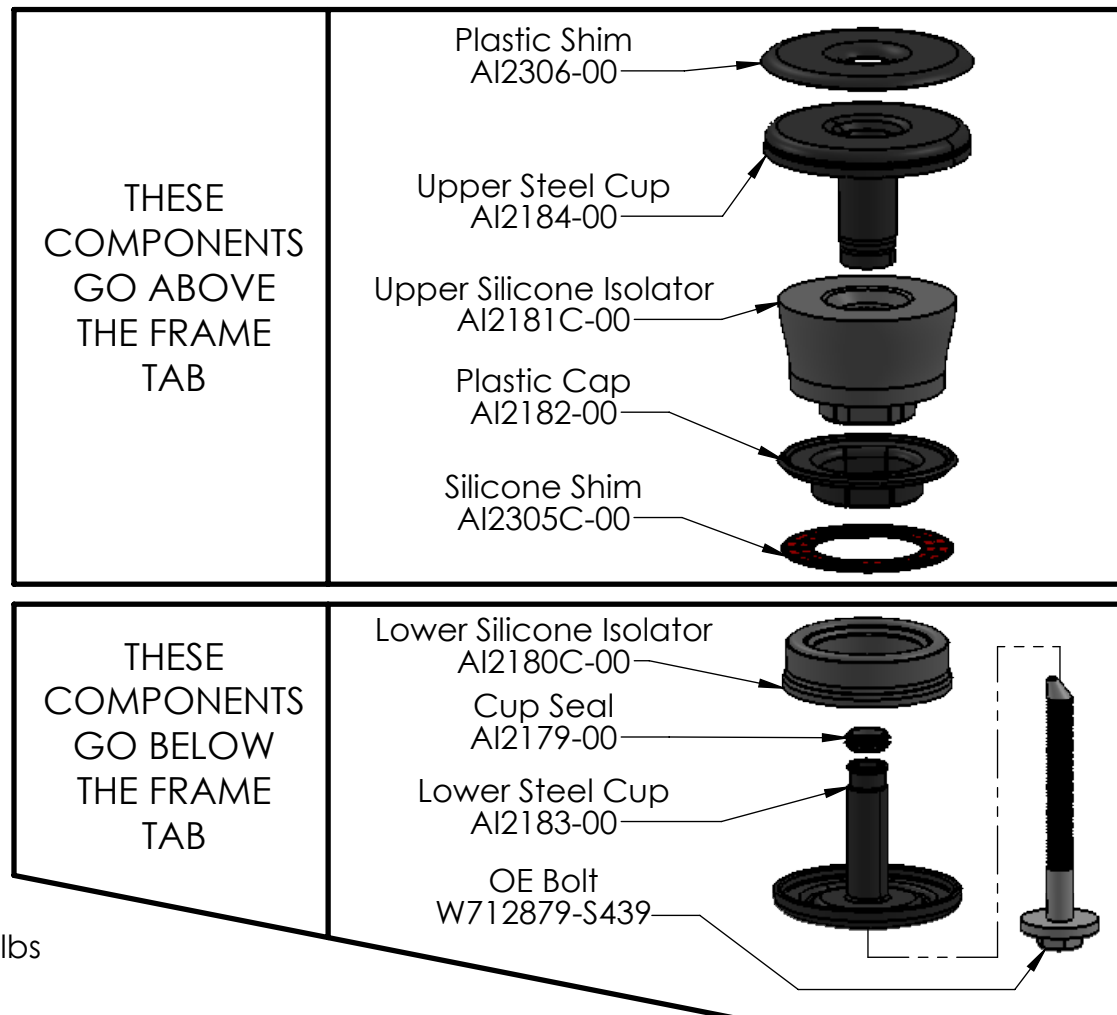

All Rows

WARNING: Qualified professional installation of this product in accordance with the Ford service documentation and using a vehicle lift is required.

Install according to the supplied Ford Torque Spec for the best ride and to avoid damaging your truck. Do not attempt self-installation of this product or use an impact wrench at anytime. Self-installation using a jack or other lifting device could result in personal injury and/or damage to your vehicle. S&B shall not be liable for any loss, damage, including any incidental or consequential damages, fire, explosion, injury, or death as a result of self-installation of this product. The S&B Warranty will be voided if this product is not installed by a qualified professional or if an impact wrench is used. Visit sbfilters.com for warranty and other information.

Part Number: 81-1002
2008-2016 Ford Powerstroke
6.4L, 6.7L Reg/Ext Cab