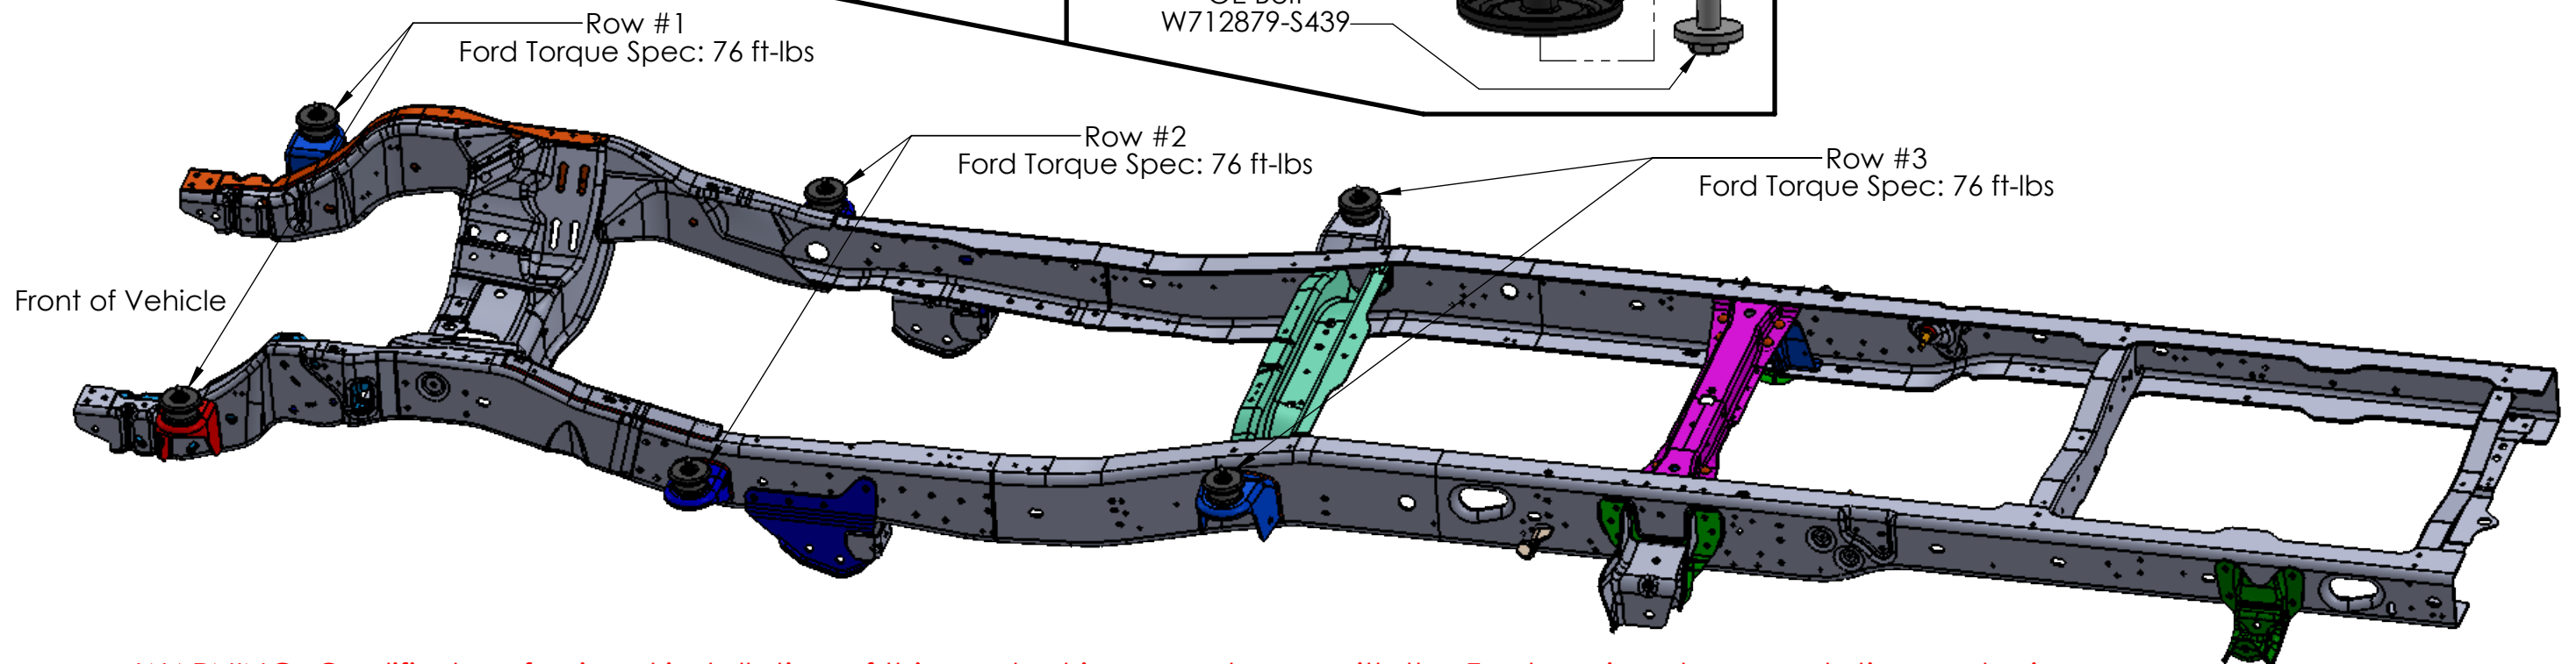

All Rows

WARNING: Qualified professional installation of this product in accordance with the Ford service documentation and using a vehicle lift is required.

Install according to the supplied Ford Torque Spec for the best ride and to avoid damaging your truck. Do not attempt self-installation of this product or use an impact wrench at anytime. Self-installation using a jack or other lifting device could result in personal injury and/or damage to your vehicle. S&B shall not be liable for any loss, damage, including any incidental or consequential damages, fire, explosion, injury, or death as a result of self-installation of this product. The S&B Warranty will be voided if this product is not installed by a qualified professional or if an impact wrench is used. Visit sbfilters.com for warranty and other information.

Part Number: 81-1002
2008-2016 Ford Powerstroke
6.4L, 6.7L Reg/Ext Cab