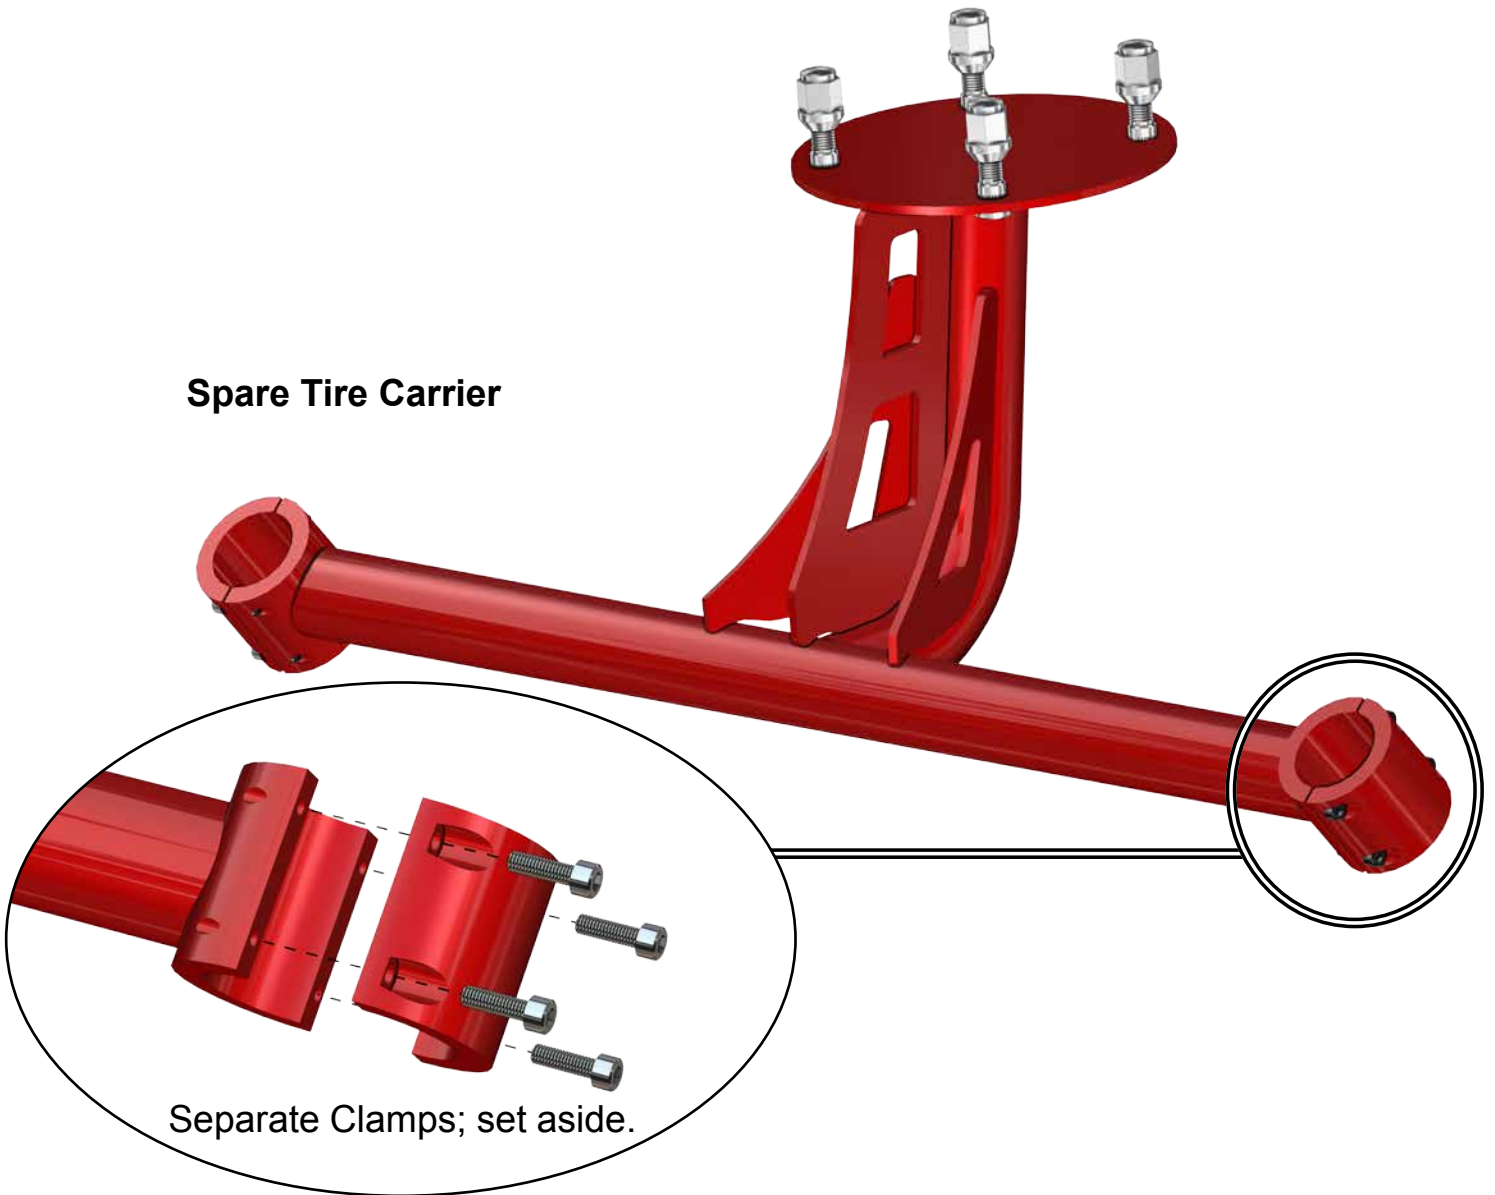

Spare Tire Carrier

Separate Clamps; set aside.

Read instructions and view illustrations before beginning.

Need help with your installation?

✉ sales@superatv.com 🌐 www.superatv.com

☎ 1-812-574-7777 🕒 8:00am - 9:00pm EST M-Th
 8:00am - 7:00pm EST Friday
 9:00am - 2:00pm EST Saturday

Thank You
For Choosing
SUPERATV.COM[®]

Do not tighten hardware completely.

- Secure Spare Tire Carrier to Roll Cage with Clamp halves and hardware.
- Align to machine and tighten hardware completely.