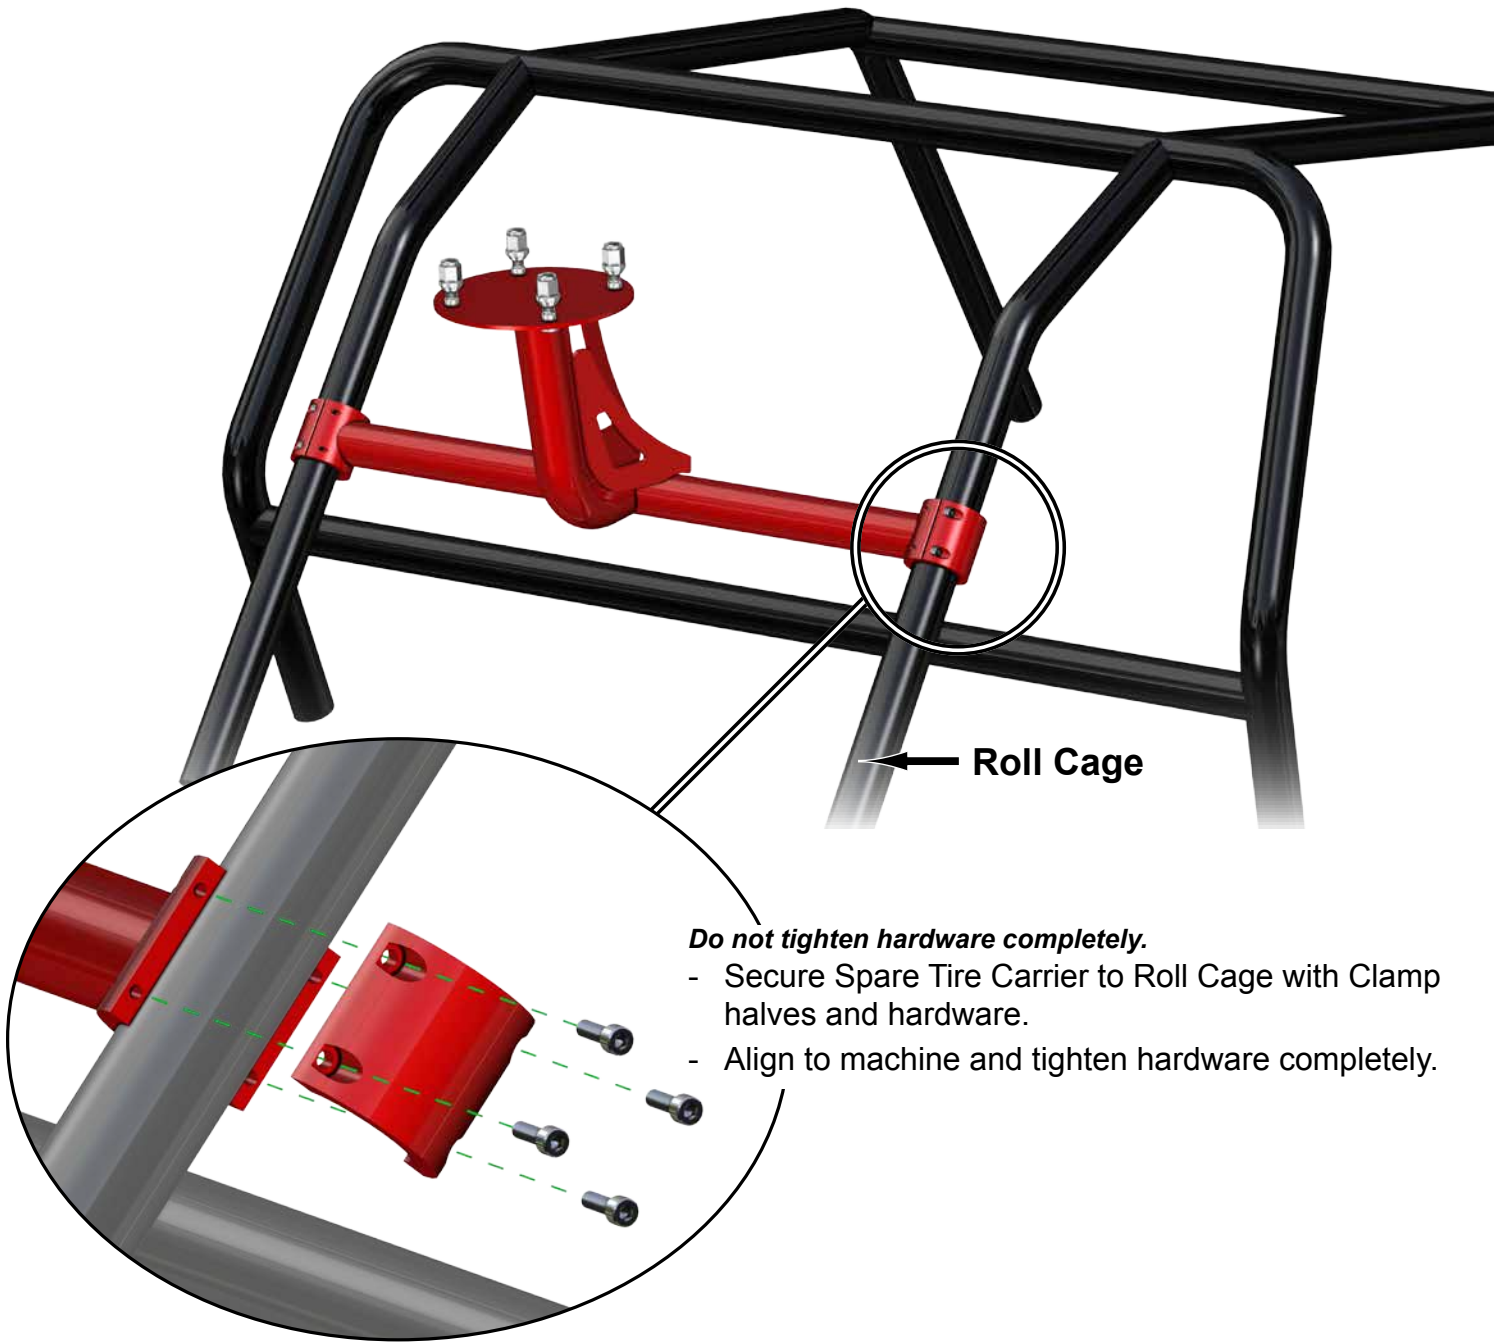

Spare Tire Carrier

Separate Clamps; set aside.

Read instructions and view illustrations before beginning.

Need help with your installation?

✉ sales@superatv.com 🌐 www.superatv.com

☎ 1-812-574-7777 🕒 8:00am - 9:00pm EST M-Th
 8:00am - 7:00pm EST Friday
 9:00am - 2:00pm EST Saturday

Thank You
For Choosing
SUPERATV.COM[®]

Do not tighten hardware completely.

- Secure Spare Tire Carrier to Roll Cage with Clamp halves and hardware.
- Align to machine and tighten hardware completely.