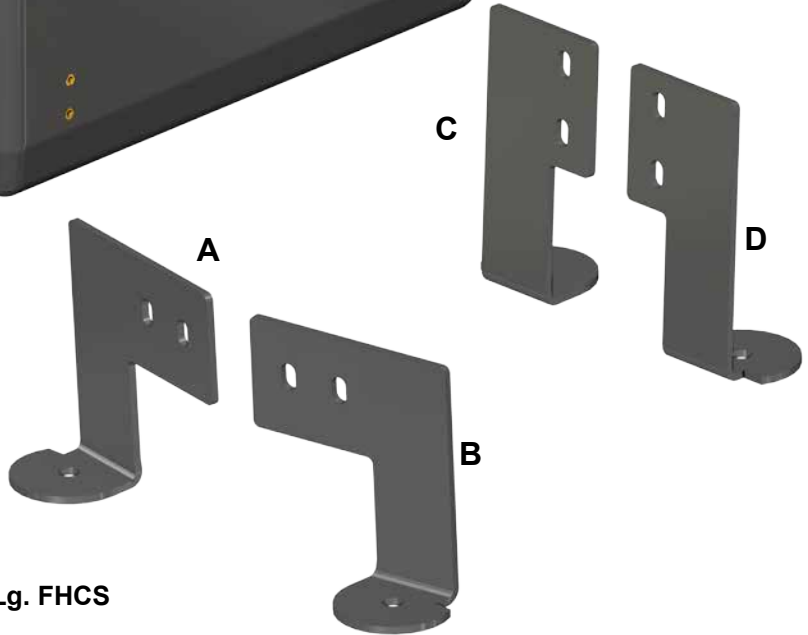

**INSTALLATION INSTRUCTIONS**  
**Cargo Box: for Wildcat XX**

**Cargo Box**

Item	Description
A	Aft Bracket, L
B	Aft Bracket, R
C	Fore Bracket, L
D	Fore Bracket, R

**Need help with your installation?**

[sales@superatv.com](mailto:sales@superatv.com) [www.superatv.com](http://www.superatv.com)