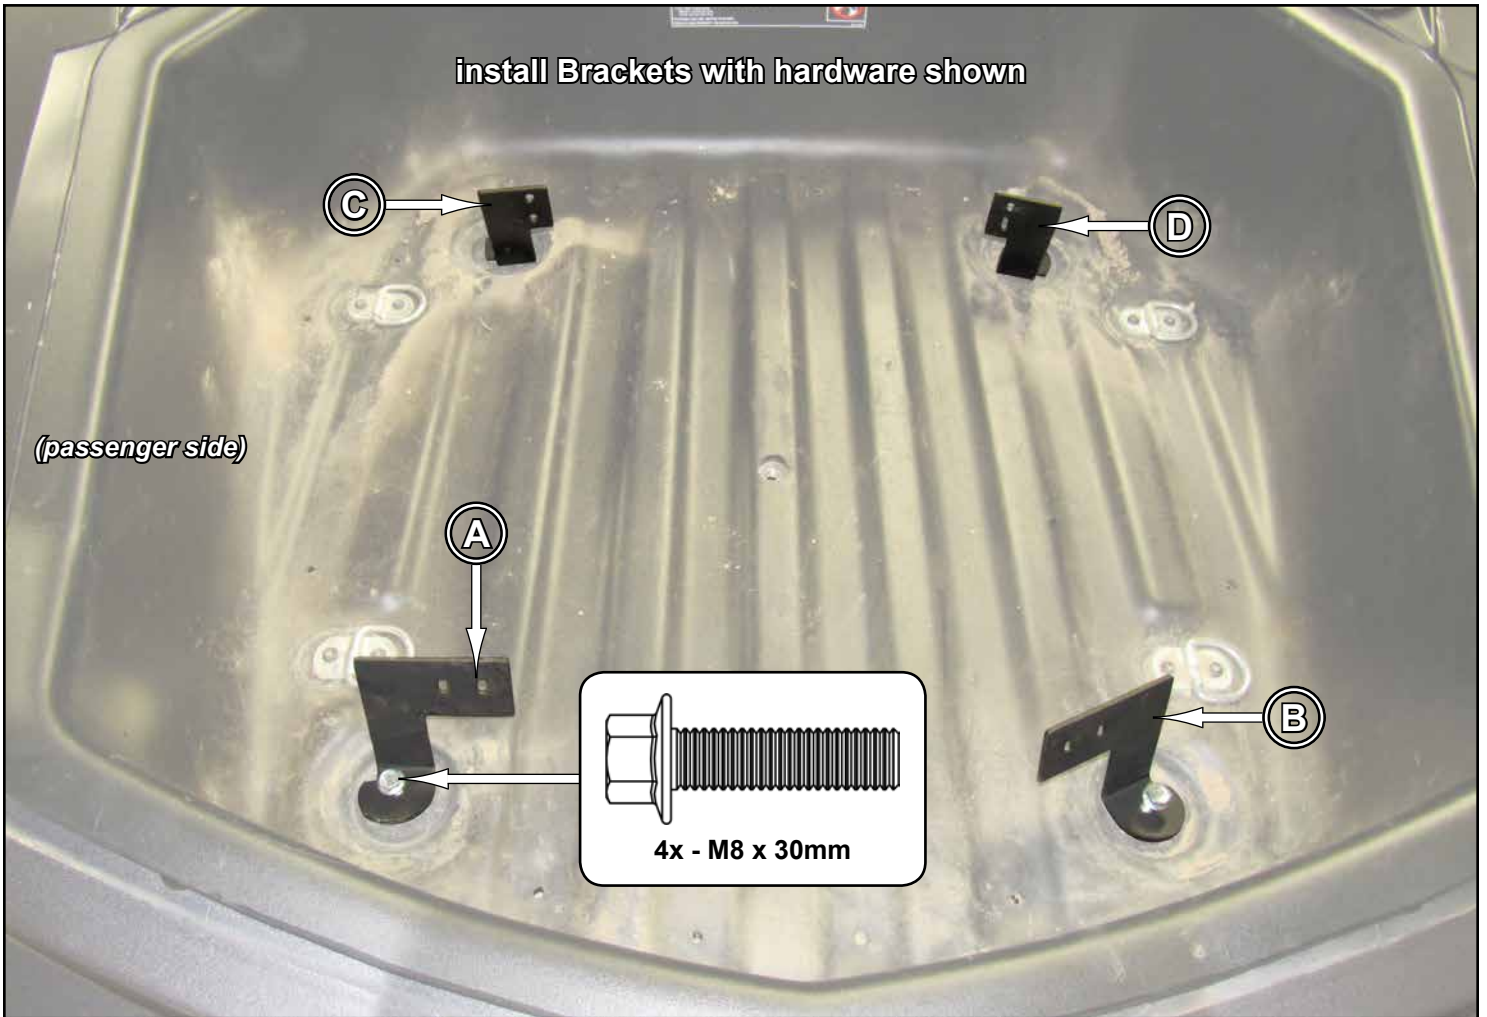

install Brackets with hardware shown

install Cargo Box and secure to Brackets with hardware shown

*(driver side)*

2 each Bracket

Thumb Screw

M6 Lock Washer