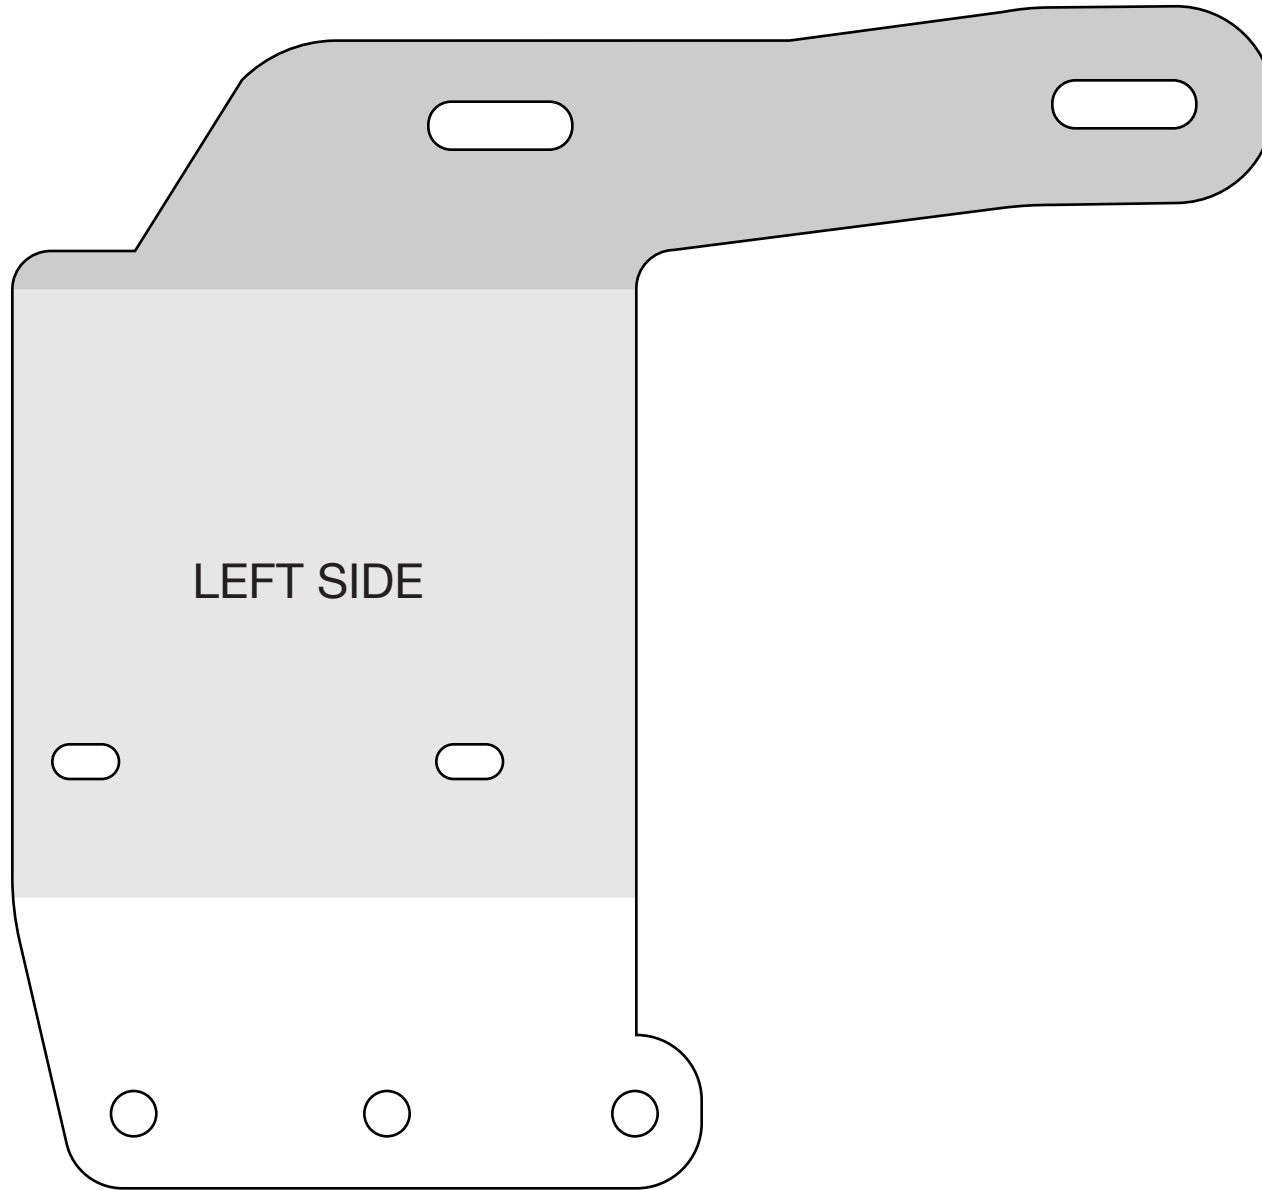

# Polaris RZR 570/800/900 Mount

For RM60 / RM45 Mobile Radio and RRP360, RRP660 Series, RRP686, or RRP6100 Intercom  
P.N. RZR-MT-800-RM60

Ensure your template is to scale by measuring the 1-inch line below. If the line is not 1-inch, turn off all scale for print options and re-print.