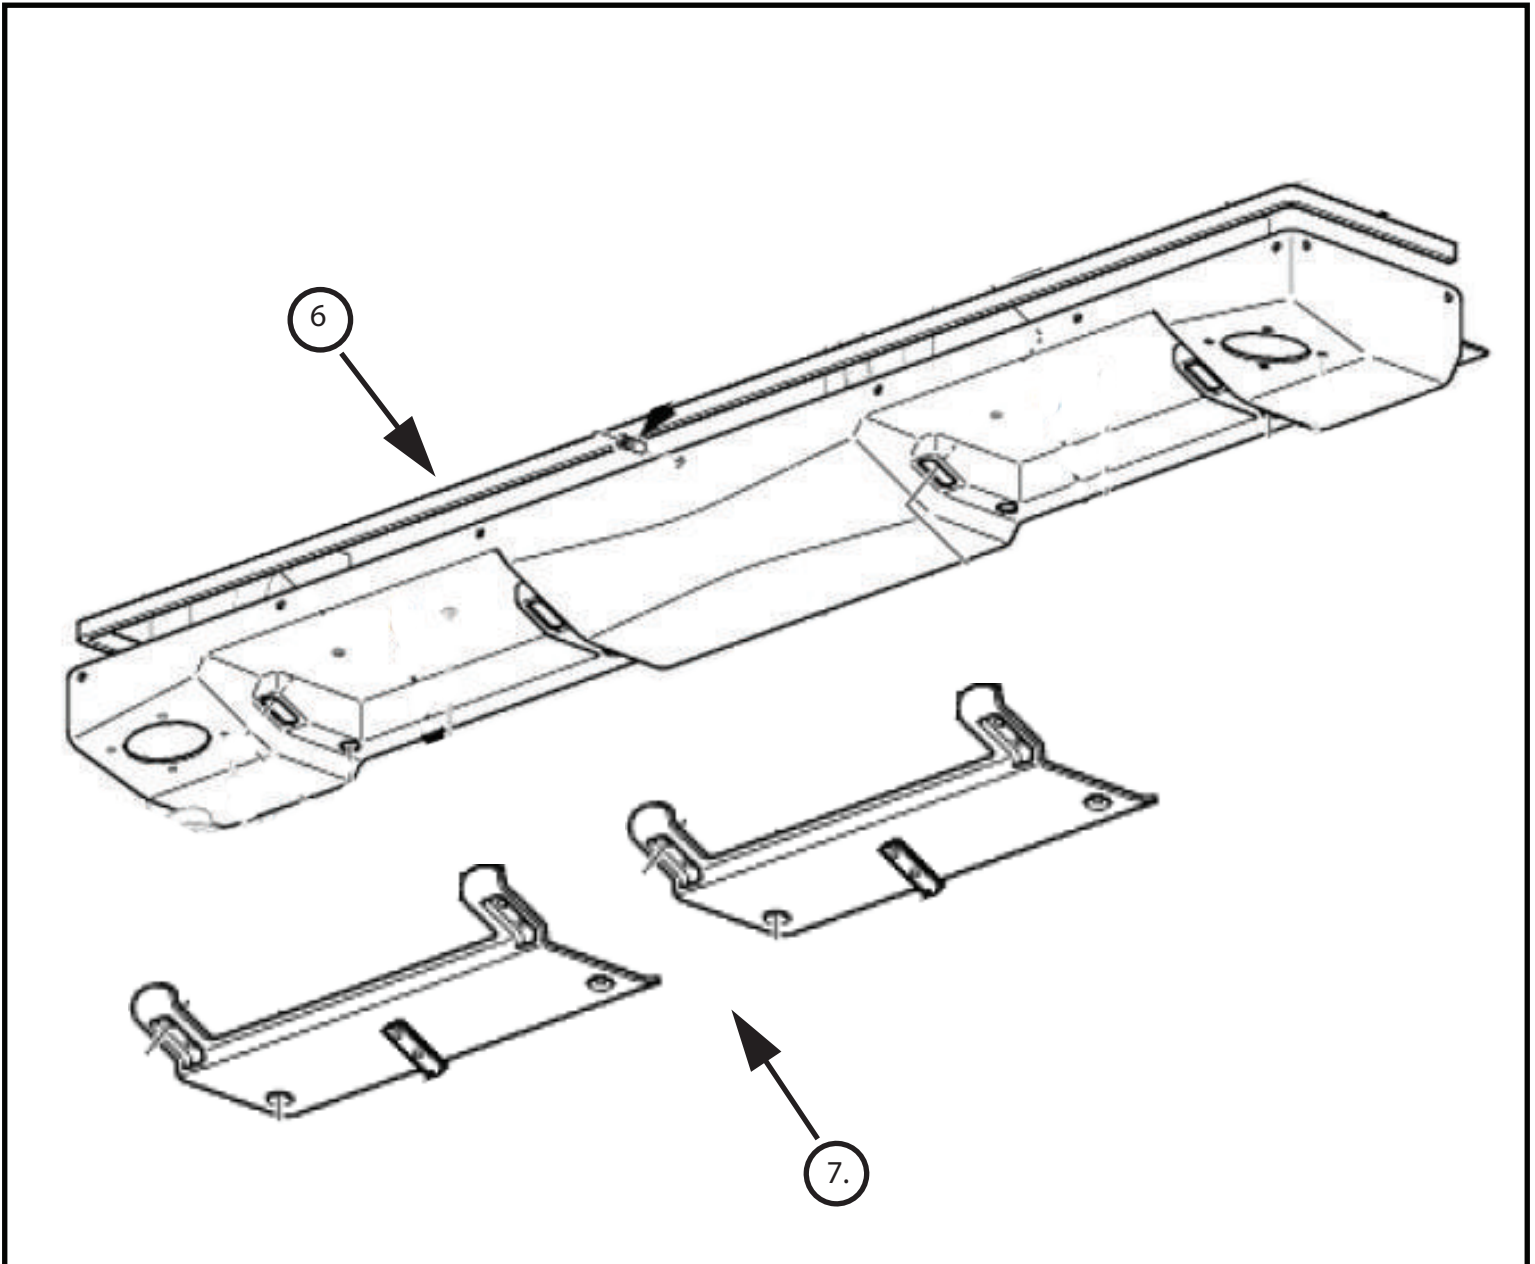

PART NUMBER		PART DESCRIPTION
97000064RRH	10	KICK PANEL OUTER REAR - RH
97000060RRH	11	PANEL, TRIM, "B" PILLAR, LOWER - RH
97000077R	12	PANEL, KICK, OUTER FRONT, RH
97000062R	13	PANEL, KICK, OUTER CENTER, RH
97000079R	14	PANEL, KICK, INTER FRONT, RH
97000076R	15	PANEL, KICK, INNER FRONT, LH
97000061R	16	PANEL, KICK, OUTER CENTER, LH
97000047R	17	PANEL, TRIM, REAR
97000078R	18	PANEL, KICK, OUTER FRONT, LH
97000080R	19	PANEL, KICK, INNER REAR, RH
97000081R	20	PANEL, KICK, INNER REAR, LH
97000063R	21	KICK PANEL OUTER REAR - LH
97000059R	22	PANEL, TRIM, "B" PILLAR, LOWER - LH

INSTRUMENT PANEL AND DRIVER'S CLOSEOUT - RAW MATERIAL

PART NUMBER		PART DESCRIPTION
97000082R	1	PANEL, INSTRUMENT PANEL
97000055R	2	PANEL, INSTRUMENT PANEL CLOSEOUT

UPPER CRASH PAD - RAW MATERIAL

PART NUMBER		PART DESCRIPTION
97000051R	4	UPPER CRASH PAD - TOP
97000048R	5	UPPER CRASH PAD - BOTTOM

PART NUMBER		PART DESCRIPTION
97000045R	6	PANEL ASSEMBLY, UPPER CONSOLE UPPER TRIM
97000057R	7	COVER, MAP POCKET

PART NUMBER		PART DESCRIPTION
97000065R	8	CRASH PAD, RH
97000054R	9	CENTER DASH